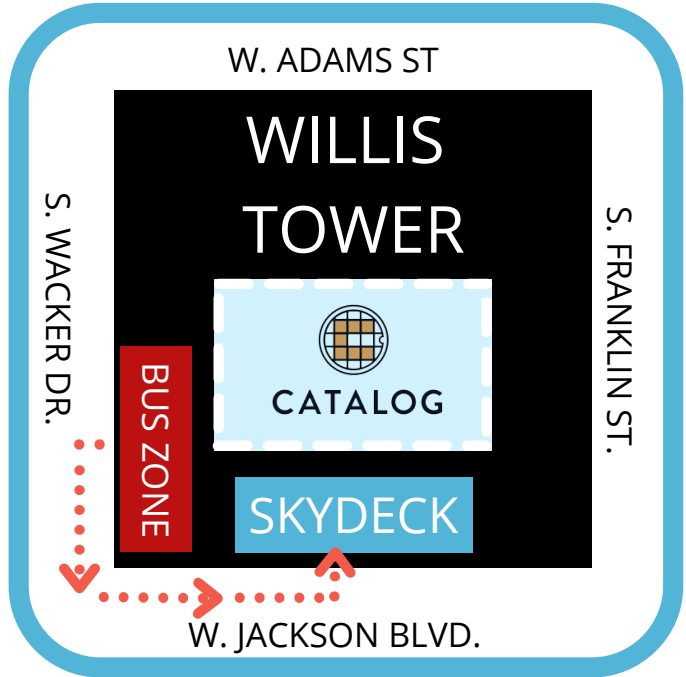

BUS PARKING MAP

Bus Drop Off/ Pick Up Area: 233 S Wacker Dr., Chicago, IL 60606

Skydeck Entrance- Enter through the lobby on W Jackson Blvd. Group leaders retrieve tickets from the Box Office on Lower Level 2. Groups may proceed to the secured entry point on Lower Level 2 to begin their Skydeck experience.

BUS PARKING ZONE
 1200 S. Canal St.
 (Roosevelt & Canal)
 Driver must remain
 with vehicle

CATALOG

Named for the variety in Sears' iconic publication, Catalog offers guests an expanding list of dining options. Current partners include: