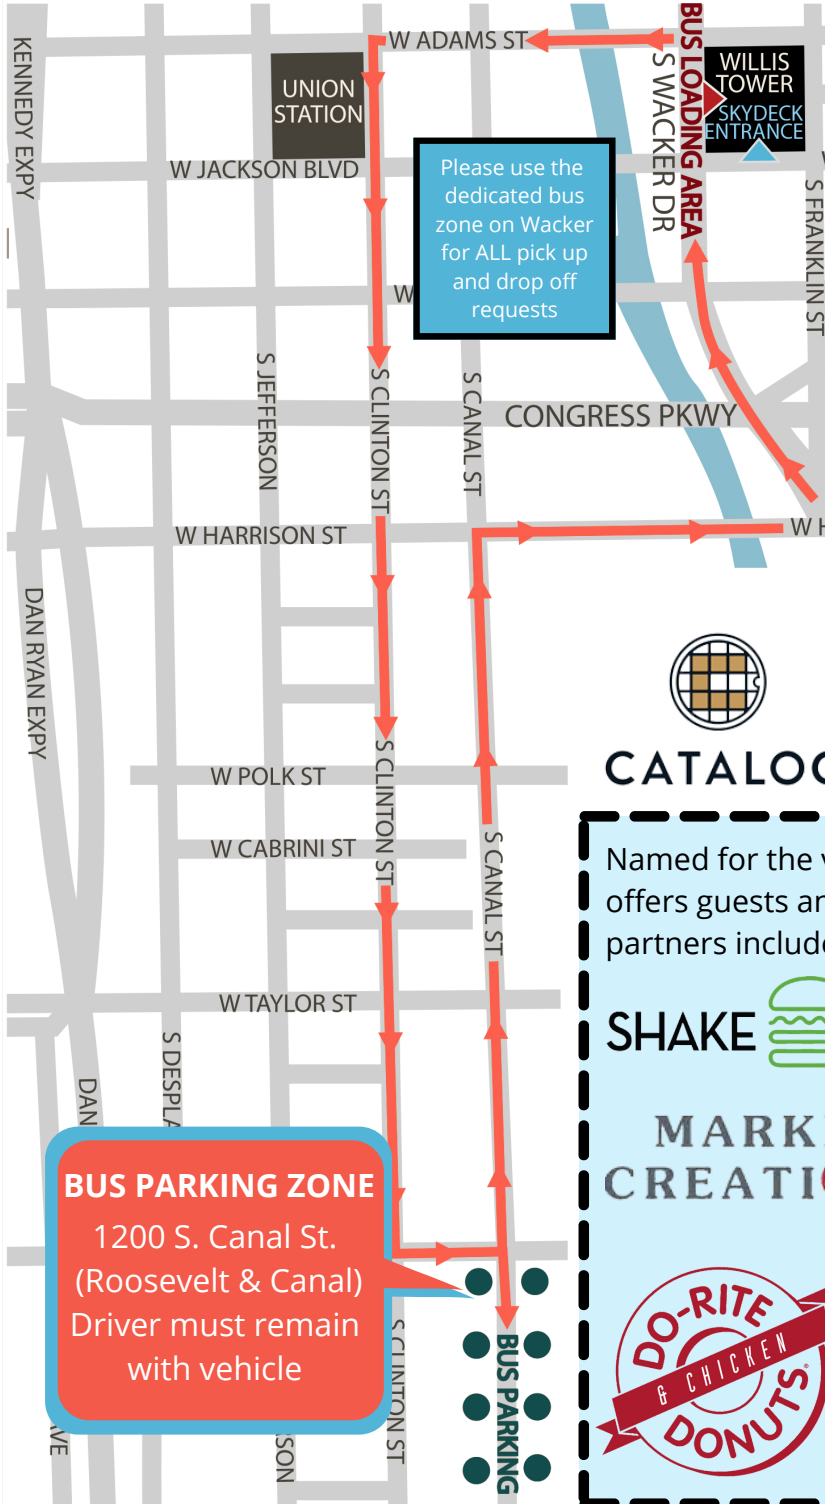

BUS PARKING MAP

Bus Drop Off/ Pick Up Area: 233 S Wacker Dr., Chicago, IL 60606

Skydeck Entrance- Enter through the lobby on W Jackson Blvd. Group leaders retrieve tickets from the Box Office on Lower Level 2. Groups may proceed to the secured entry point on Lower Level 2 to begin their Skydeck experience.

BUS PARKING ZONE
 1200 S. Canal St.
 (Roosevelt & Canal)
 Driver must remain
 with vehicle

CATALOG

Named for the variety in Sears' iconic publication, Catalog offers guests an expanding list of dining options. Current partners include: