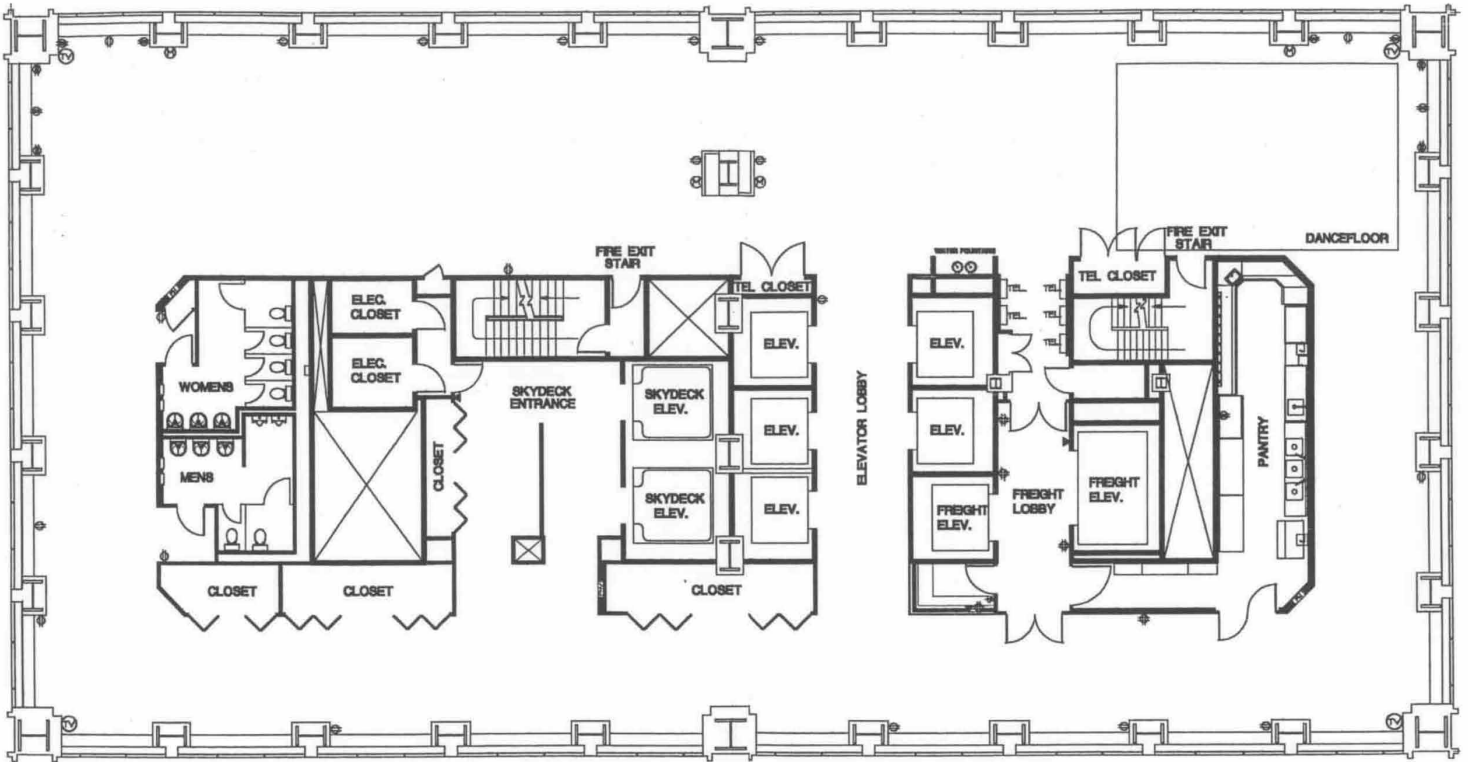

Skydeck Chicago 99th Floor Plan

NORTH

KEY PLAN

	TELEVISION CO-AXIAL OUTLET
	DUPLEX ELECTRICAL OUTLET
	QUAD ELECTRICAL OUTLET
	MICROPHONE OUTLET
	PUBLIC TELEPHONE
	BUILDING TELEPHONE

Our flexible 99th floor space seats 50 to 300 guests or up to 400 for receptions. Complete with dance floor and panoramic views of the lakefront and surrounding 4 states, we provide the dramatic backdrop for your event.